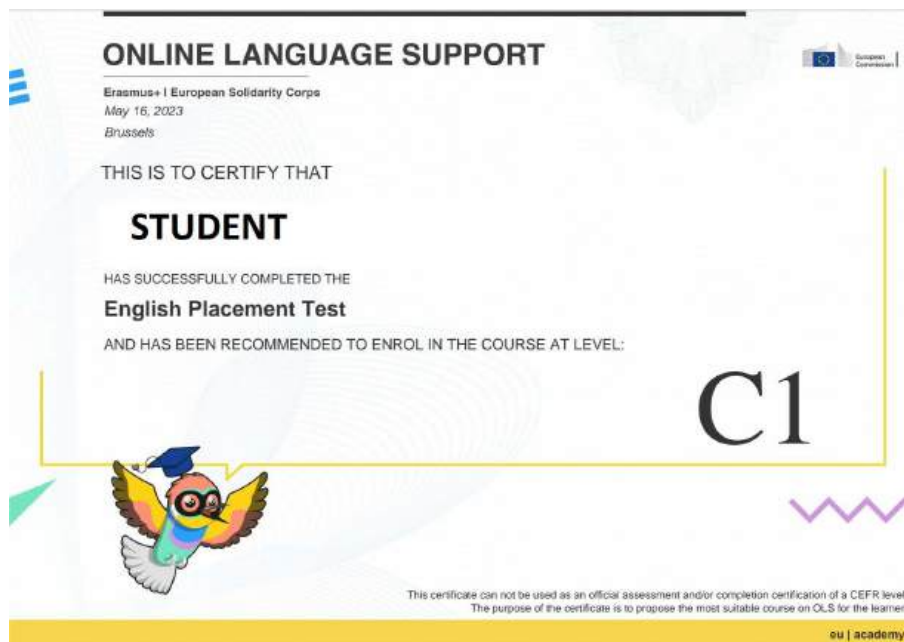

**Exemple de certificat que cal carregar
al formulari d'abans de la mobilitat a MoveOn**
**Example of the certificate that you must upload
on the before mobility form on MoveOn**

**Ejemplo de certificado que debes cargar en el formulario de antes
de la movilidad en MoveOn**