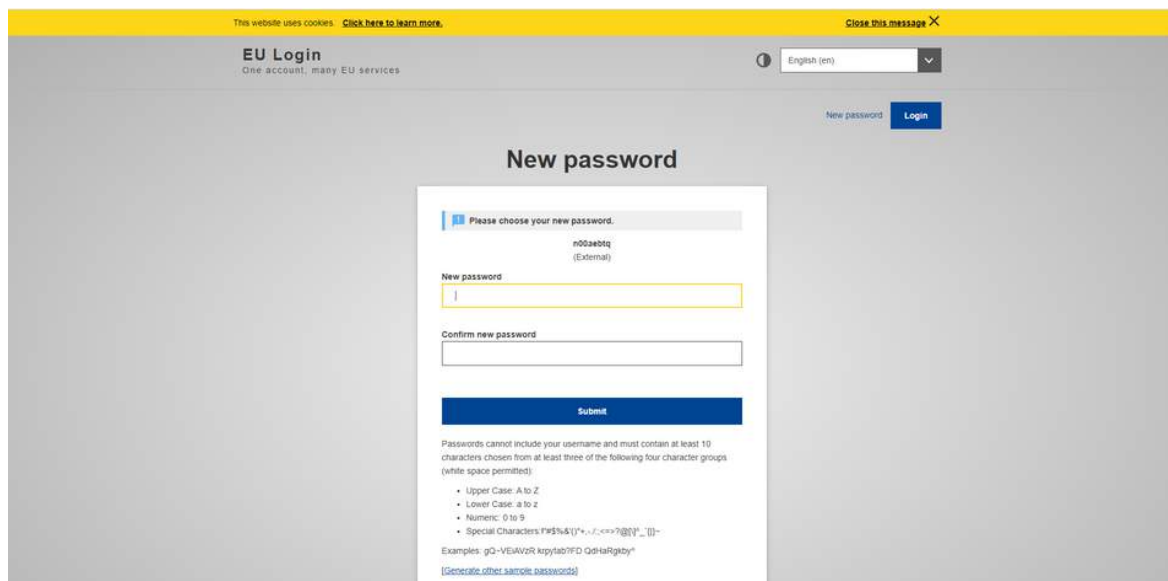

AS Authentication Service <automated-notifications@nomail.ec.europa.eu>
Per a

Respon Respon a tothom Reenvia

dc. 20/7/2022 9:27

Dear

You have been registered in EU Login.

Your email address is

To create your password, follow the link below:

[this link](#)

You have a maximum of 24 hr, starting from the time that this message was sent, to create your password, but you are encouraged to do so immediately if possible. After this time, you can make another request by following the same link: you will then need to re-enter your username and confirm your request.

If the above link does not work, you can copy the following address (make sure the complete address is copied!) and paste it into your browser's address bar:
<https://webgate.ec.europa.eu/cas/init/m/5547D-Hlw4jBh4LxcD5zckRmyzyQTeQ86zZAzdG59d9GgYlO2uoMv4WEp65zzrUbcDV-9.3.1-dn2p/cas/init/initialisePasswordLogin.cgi?wayf_domain=external&wayf_remember=checked&wayf_submit=Select&uid=n00aebtq&resetCode=KczXamkyppUnJzvWzlszOVV0GTbvzbAallyFCnc0Bq&service=https%3A%2F%2Facademy.europa.eu%2Flogin%2Findex.php>

Instead of replying to this message, if you have a problem, please follow the help or contact information on the site where you were trying to register.

Note that it may take up to 5 minutes after reception of this mail before the above-mentioned site will recognize your registration.

Sent to you by EU Login